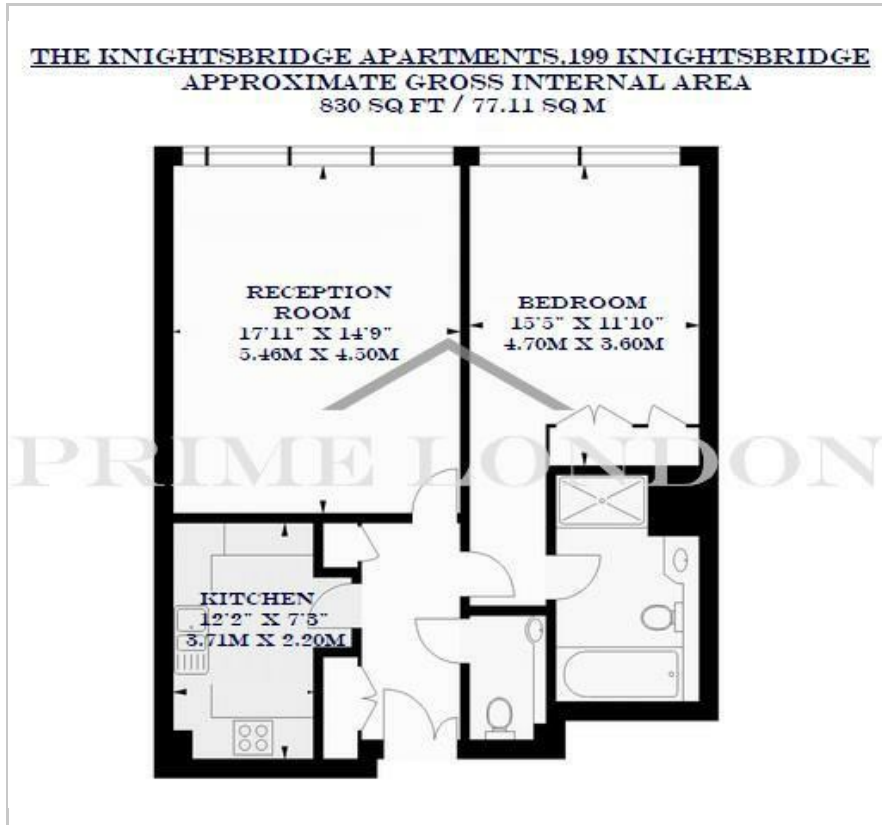

## Floor Plan

This fantastic fully furnished one bedroom apartment, located in the exclusive The Knightsbridge development in the heart of Knightsbridge, is available to rent through Prime London.

The larger than average 830 sq ft (77.11 sqm) enjoys fantastic views through floor to ceiling glass walls to the garden, and comprises a spacious reception room, separate fully fitted kitchen, double broom with built in storage, four four-piece family bathroom and separate WC. Underground parking is also available (subject to separate negotiation and availability).