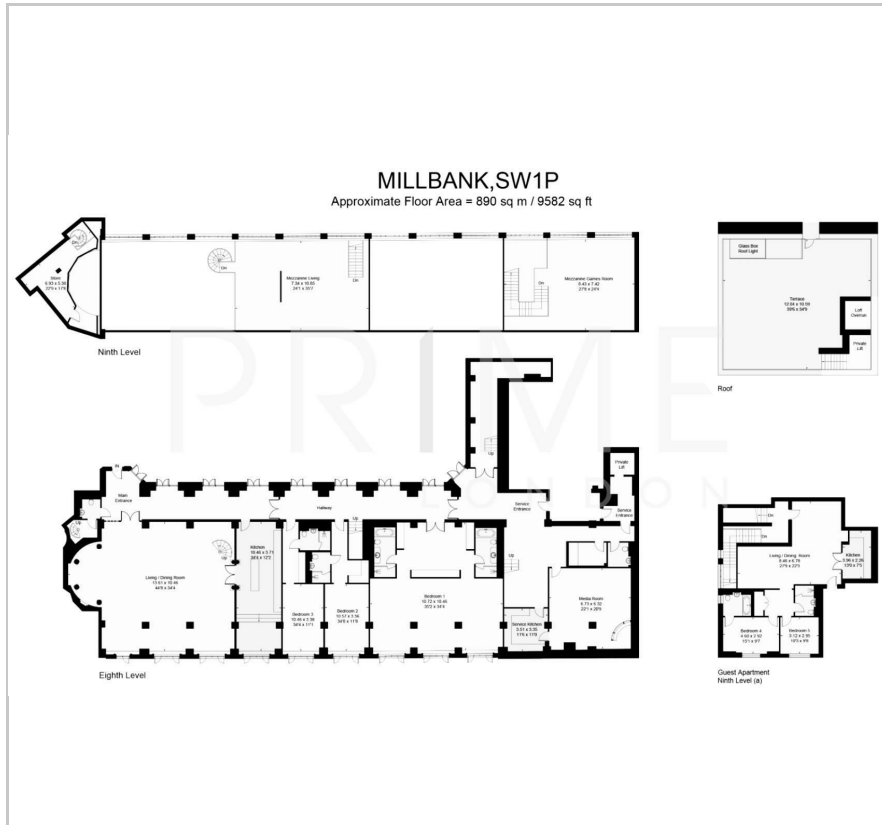

Floor Plan

Area Map

Energy Efficiency Graph

Viewing

By appointment. Contact us on 0207 052 1075 if you wish to arrange a viewing appointment for this property, or require further information.

- Five bedroom Penthouse
- Large private terrace with stunning views
- State-of-the-art gym, luxurious pool with spa and treatment room
- 9,582 sq ft / 890 sqm
- Private cinema screening room, and meeting rooms
- 24-hour concierge

The Astor is a grand penthouse, and a part of the highly-coveted Heritage Collection at Millbank Residences. The Astor is the epitome of opulence, offering an exclusive opportunity to own a piece of history.

This stunning 9,582 sq ft (890 sqm) home features an elegant curved staircase leading up to a light-filled mezzanine, providing an excellent vantage point to admire the spacious living and dining areas, complete with meticulously conserved plasterwork.

The Astor boasts three ensuite bedrooms, a guest suite, a dedicated media room, and a roof terrace that affords breathtaking views of Westminster's iconic landmarks.

The building boasts exceptional amenities, including a pool, spa, fully equipped gym, cinema room, and full concierge service. It is centered around a landscaped courtyard, providing a tranquil oasis in the heart of the city.

Situated in the heart of Westminster, the apartment is close to London's most iconic landmarks and within walking distance of some of the city's best restaurants and shopping. It is also conveniently near excellent transport links.