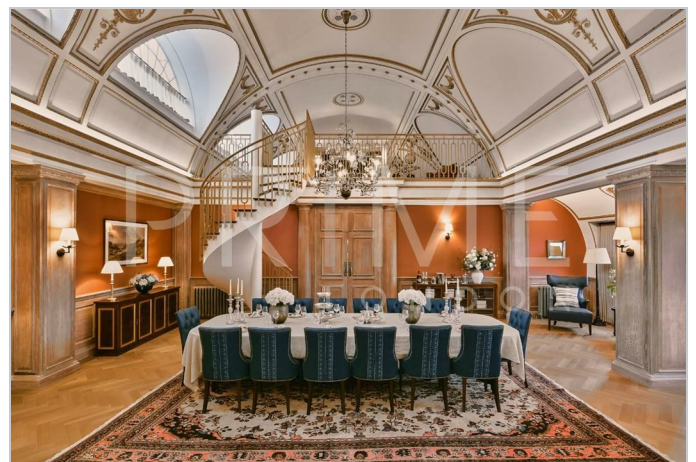

These particulars, whilst believed to be accurate are set out as a general outline only for guidance and do not constitute any part of an offer or contract. Intending purchasers should not rely on them as statements of representation of fact, but must satisfy themselves by inspection or otherwise as to their accuracy. No person in this firm's employment has the authority to make or give any representation or warranty in respect of the property.