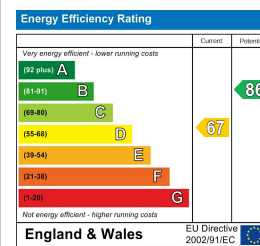

Upper Feilde

71 Park Street, London, W1K 7HN

£4,500 Per Week

Floor Plan

Area Map

Energy Efficiency Graph

Viewing

By appointment. Contact us on 0207 052 1075 if you wish to arrange a viewing appointment for this property, or require further information.