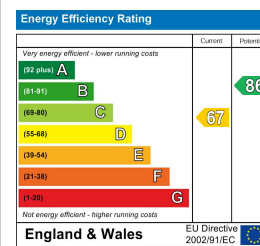

Upper Feilde

71 Park Street, London, W1K 7HN

£4,500 Per Week

Floor Plan

Area Map

Energy Efficiency Graph

Viewing

By appointment. Contact us on 0207 052 1075 if you wish to arrange a viewing appointment for this property, or require further information.