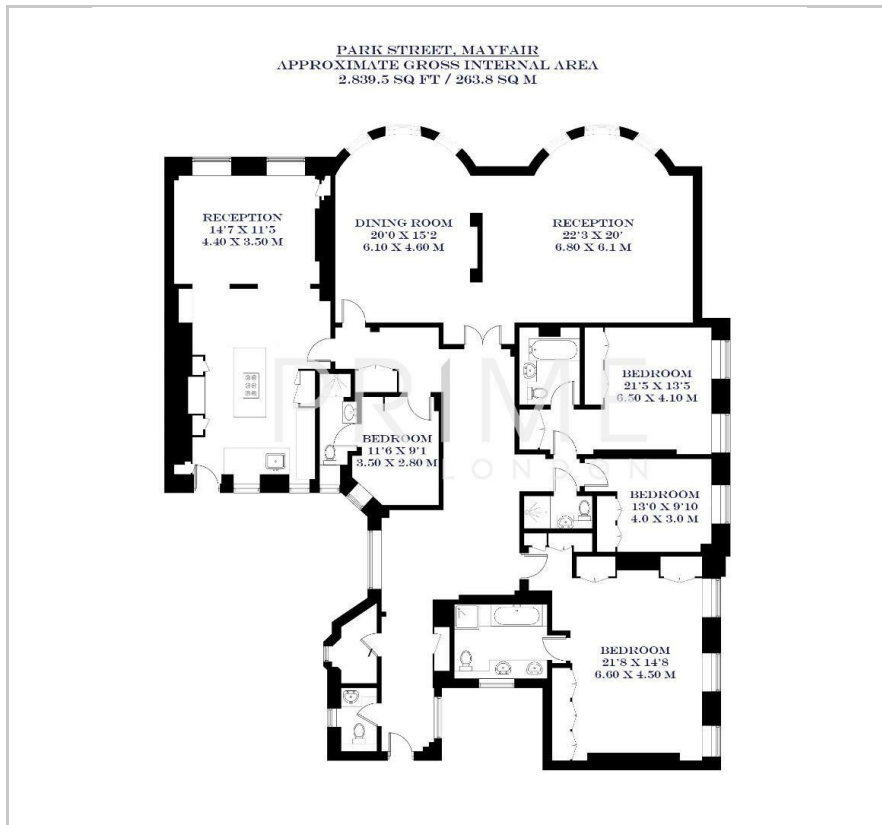

Floor Plan

Area Map

Energy Efficiency Graph

Viewing

By appointment. Contact us on 0207 052 1075 if you wish to arrange a viewing appointment for this property, or require further information.

- Four bedroom apartment
- 2839.5 sq ft (263.8 sqm)
- Two spacious reception areas
- All bedrooms accompanied by an en-suite bathroom
- Just 0.3 miles to Bond Street station
- Porter and lift access

This elegantly designed four-bedroom apartment, located in one of Mayfair's premier buildings, is available for a lease through Prime London.

Spanning over 2,850 square feet, the property includes an open-plan reception and dining room, a kitchen/breakfast room, a TV area, a principal bedroom with an en suite and ample wardrobe space, three additional bedroom suites, and a cloakroom. It is furnished to the highest standard throughout and epitomises Mayfair living.

Park Street lies in the heart of Mayfair, a short stroll from the beautiful open spaces of Hyde Park and Green Park. The location is ideal for enjoying the luxurious restaurants and designer boutiques of Mount Street and is close to the prestigious Grosvenor Square and Berkeley Square, home to exclusive private members' clubs like Annabel's.

The area is rich with designer retailers on Old Bond Street, and the shopping, dining, and entertainment options of Oxford Street and Regent Street are also nearby. Park Street benefits from excellent transport links, with Bond Street station just 0.3 miles away.