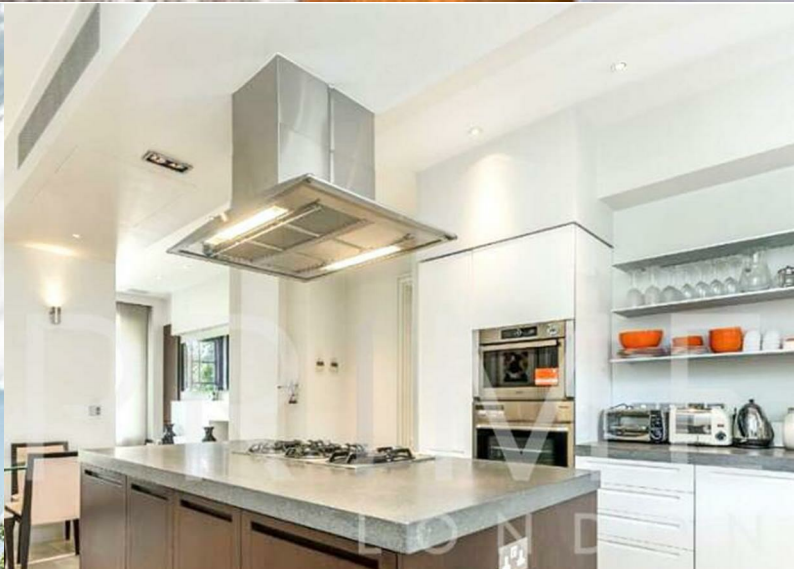

Upper Feilde

71 Park Street, London, W1K 7HN

£4,500 Per Week