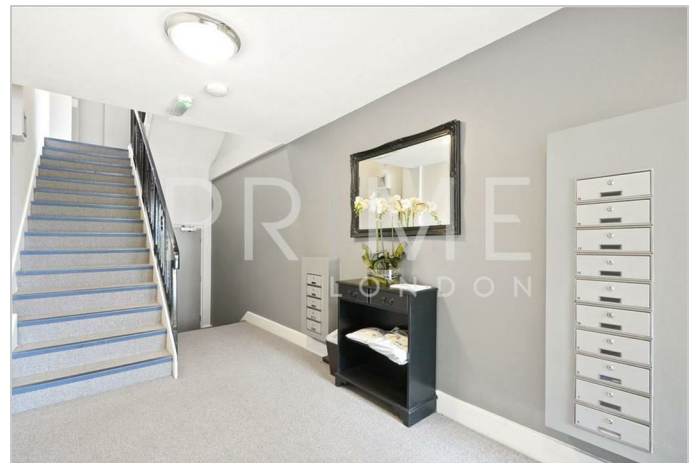

Viewing

By appointment. Contact us on 0207 052 1075 if you wish to arrange a viewing appointment for this property, or require further information.

- One bedroom apartment
- 486 sq ft (45.1 sqm)
- Nestled in the heart of Chelsea
- Resident's well kept communal terrace
- Lift access
- Just 0.7 miles to Earls Court Station

This stylish and well-presented one-bedroom apartment, nestled in the heart of Chelsea, just off the vibrant Fulham Road, is available for sale through Prime London.

Situated on the second floor of a modern development, this charming property spans across 486 sq ft (45.1 sqm) and boasts a thoughtfully designed layout. The apartment features an open-plan living area with a contemporary kitchen equipped with integrated appliances, a spacious double bedroom with a fitted wardrobe, and a sleek, modern shower room.

The property benefits from its own allocated underground parking space, a rare find in the area, and access to a beautifully maintained communal terrace with inviting seating areas. The communal entrance hall offers both lift and stair access to all floors, ensuring convenience for all residents.

Positioned within easy reach of Fulham Road's extensive amenities, the flat is also well-connected by local transport, with the District and Piccadilly Line at Earls Court Station just 0.7 miles away, providing swift access to the rest of London.