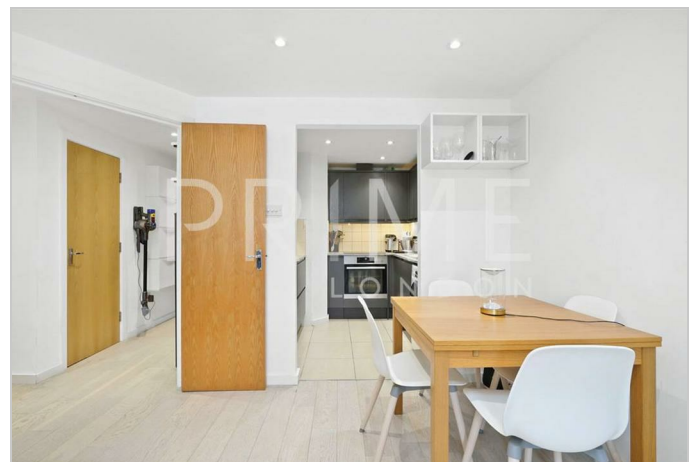

Viewing

By appointment. Contact us on 0207 052 1075 if you wish to arrange a viewing appointment for this property, or require further information.

- One bedroom apartment
- 486 sq ft (45.1 sqm)
- Nestled in the heart of Chelsea
- Resident's well kept communal terrace
- Lift access
- Just 0.7 miles to Earls Court Station

This stylish and well-presented one-bedroom apartment, nestled in the heart of Chelsea, just off the vibrant Fulham Road, is available for sale through Prime London.

Situated on the second floor of a modern development, this charming property spans across 486 sq ft (45.1 sqm) and boasts a thoughtfully designed layout. The apartment features an open-plan living area with a contemporary kitchen equipped with integrated appliances, a spacious double bedroom with a fitted wardrobe, and a sleek, modern shower room.

The property benefits from its own allocated underground parking space, a rare find in the area, and access to a beautifully maintained communal terrace with inviting seating areas. The communal entrance hall offers both lift and stair access to all floors, ensuring convenience for all residents.

Positioned within easy reach of Fulham Road's extensive amenities, the flat is also well-connected by local transport, with the District and Piccadilly Line at Earls Court Station just 0.7 miles away, providing swift access to the rest of London.