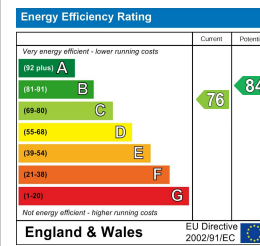

Gallery Court

Gunter Grove, London, SW10 0UJ

Asking Price £500,000

Floor Plan

Area Map

Energy Efficiency Graph

Viewing

By appointment. Contact us on 0207 052 1075 if you wish to arrange a viewing appointment for this property, or require further information.