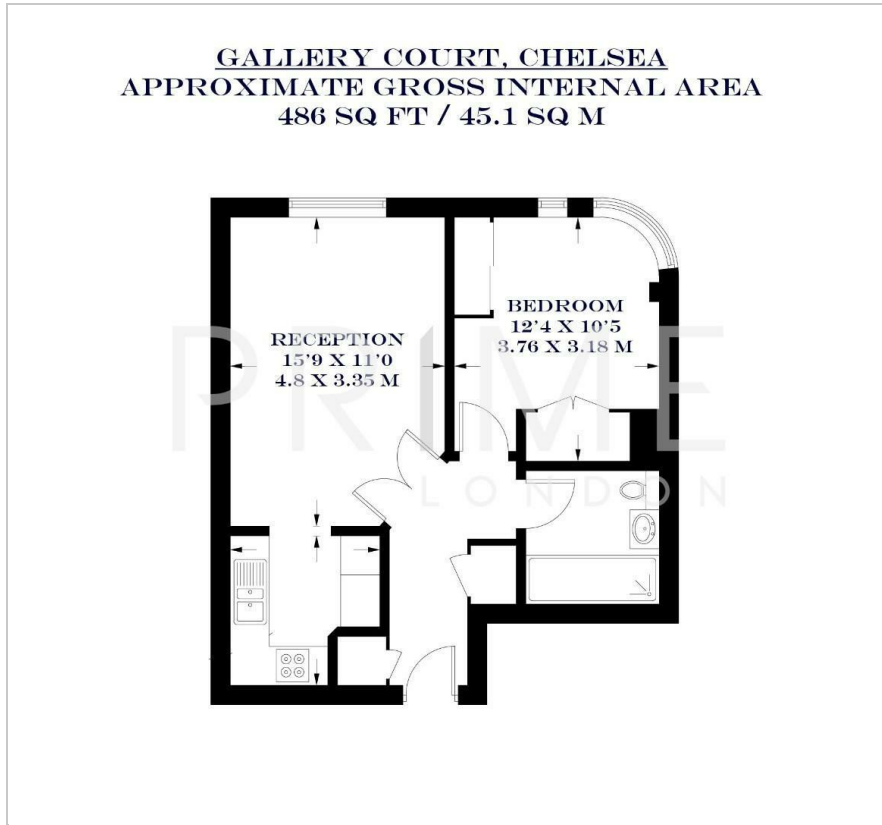

Gallery Court

Gunter Grove, London, SW10 0UJ

Asking Price £500,000

Floor Plan

Area Map

Energy Efficiency Graph

Viewing

By appointment. Contact us on 0207 052 1075 if you wish to arrange a viewing appointment for this property, or require further information.

- One bedroom apartment
- 486 sq ft (45.1 sqm)
- Nestled in the heart of Chelsea
- Resident's well kept communal terrace
- Lift access
- Just 0.7 miles to Earls Court Station

This stylish and well-presented one-bedroom apartment, nestled in the heart of Chelsea, just off the vibrant Fulham Road, is available for sale through Prime London.

Situated on the second floor of a modern development, this charming property spans across 486 sq ft (45.1 sqm) and boasts a thoughtfully designed layout. The apartment features an open-plan living area with a contemporary kitchen equipped with integrated appliances, a spacious double bedroom with a fitted wardrobe, and a sleek, modern shower room.

The property benefits from its own allocated underground parking space, a rare find in the area, and access to a beautifully maintained communal terrace with inviting seating areas. The communal entrance hall offers both lift and stair access to all floors, ensuring convenience for all residents.