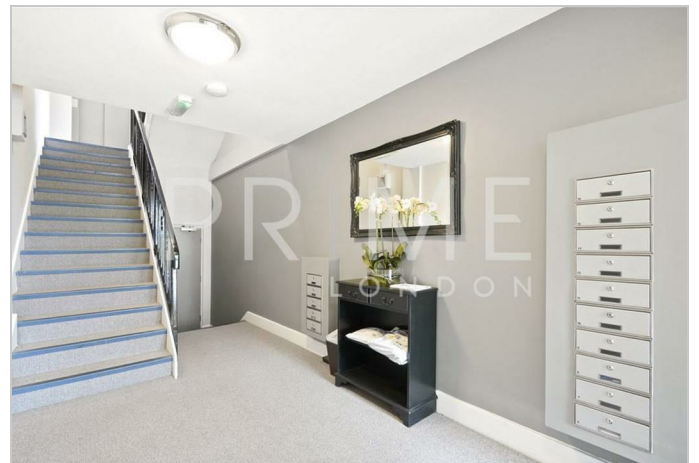

Viewing

By appointment. Contact us on 0207 052 1075 if you wish to arrange a viewing appointment for this property, or require further information.

- One bedroom apartment
- 486 sq ft (45.1 sqm)
- Nestled in the heart of Chelsea
- Resident's well kept communal terrace
- Lift access
- Just 0.7 miles to Earls Court Station

This stylish and well-presented one-bedroom apartment, nestled in the heart of Chelsea, just off the vibrant Fulham Road, is available for sale through Prime London.

Situated on the second floor of a modern development, this charming property spans across 486 sq ft (45.1 sqm) and boasts a thoughtfully designed layout. The apartment features an open-plan living area with a contemporary kitchen equipped with integrated appliances, a spacious double bedroom with a fitted wardrobe, and a sleek, modern shower room.

The property benefits from its own allocated underground parking space, a rare find in the area, and access to a beautifully maintained communal terrace with inviting seating areas. The communal entrance hall offers both lift and stair access to all floors, ensuring convenience for all residents.

Positioned within easy reach of Fulham Road's extensive amenities, the flat is also well-connected by local transport, with the District and Piccadilly Line at Earls Court Station just 0.7 miles away, providing swift access to the rest of London.