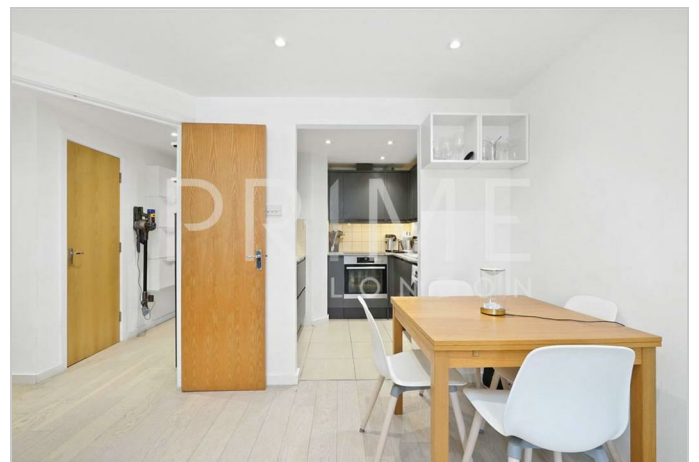

Viewing

By appointment. Contact us on 0207 052 1075 if you wish to arrange a viewing appointment for this property, or require further information.

- One bedroom apartment
- 486 sq ft (45.1 sqm)
- Nestled in the heart of Chelsea
- Resident's well kept communal terrace
- Lift access
- Just 0.7 miles to Earls Court Station

This stylish and well-presented one-bedroom apartment, nestled in the heart of Chelsea, just off the vibrant Fulham Road, is available for sale through Prime London.

Situated on the second floor of a modern development, this charming property spans across 486 sq ft (45.1 sqm) and boasts a thoughtfully designed layout. The apartment features an open-plan living area with a contemporary kitchen equipped with integrated appliances, a spacious double bedroom with a fitted wardrobe, and a sleek, modern shower room.

The property benefits from its own allocated underground parking space, a rare find in the area, and access to a beautifully maintained communal terrace with inviting seating areas. The communal entrance hall offers both lift and stair access to all floors, ensuring convenience for all residents.

Positioned within easy reach of Fulham Road's extensive amenities, the flat is also well-connected by local transport, with the District and Piccadilly Line at Earls Court Station just 0.7 miles away, providing swift access to the rest of London.