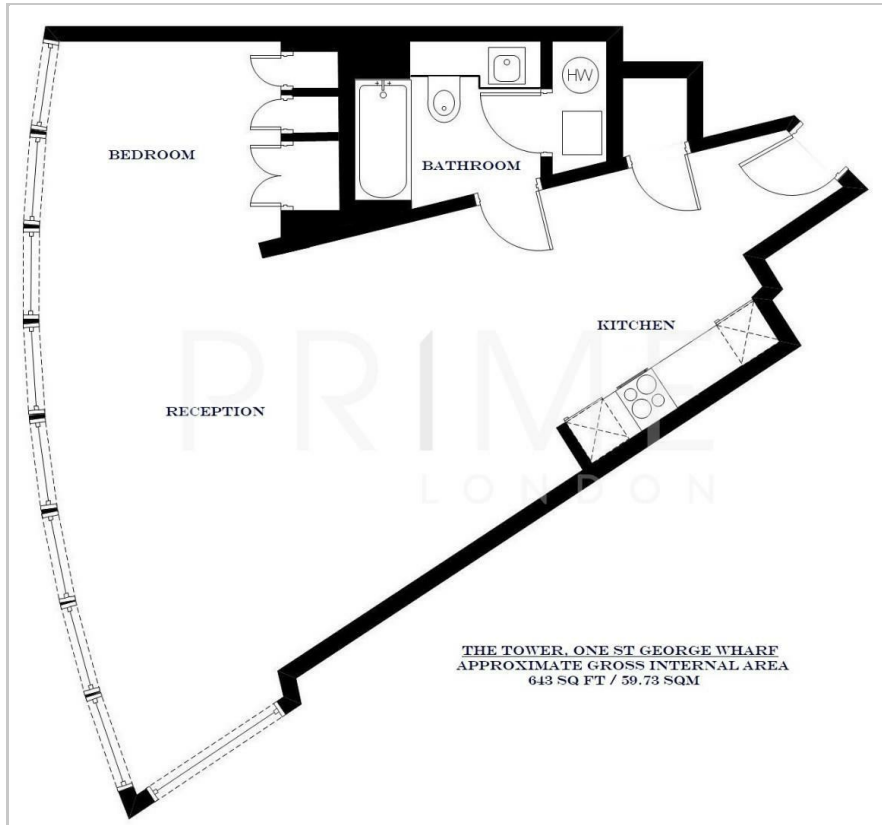

The Tower

St George Wharf, SW8 2DU

Asking Price £620,000

- 1
- 1
- 1
- C

Floor Plan

Area Map

Energy Efficiency Graph

Viewing

This 643 sq ft (59.73 sq m) apartment offers an excellent living space with well-crafted materials throughout including marble, glass and polished stone finishes. The apartment further benefits from floor to ceiling windows, fully comprehensive kitchen, modern bathroom and valet parking.