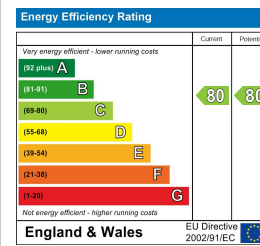

The Tower

St George Wharf, SW8 2DU

Asking Price £620,000

- 1
- 1
- 1
- C

Floor Plan

Area Map

Energy Efficiency Graph

Viewing