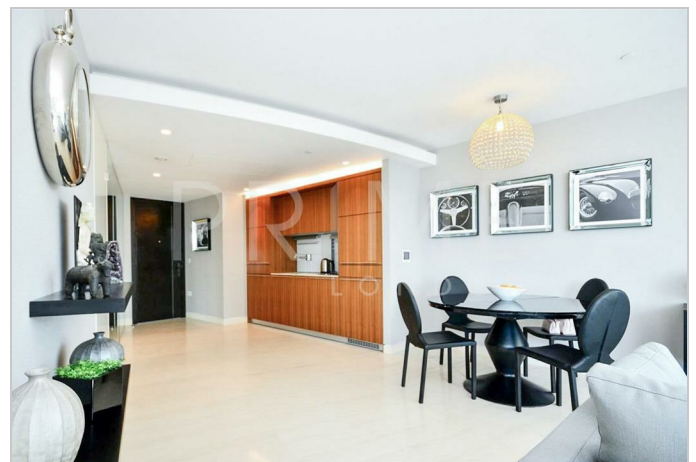

By appointment. Contact us on 0207 928 6663 if you wish to arrange a viewing appointment for this property, or require further information.

- Luxury Manhattan apartment
- Chain free
- 24 hour concierge
- 643 sq. ft. (59.73 sq. m)
- Swimming pool, sauna, steam room, treatment room, gym
- Valet parking

This exceptional one bedroom apartment, located in a great position within the iconic St George Wharf Tower on the River Thames (offering excellent residents' facilities and beautiful finishes within the property), is available for chain free sale through Prime London. The property also comes with secure valet parking.

This 643 sq ft (59.73 sq m) apartment offers an excellent living space with well-crafted materials throughout including marble, glass and polished stone finishes. The apartment further benefits from floor to ceiling windows, fully comprehensive kitchen, modern bathroom and valet parking.

Amenities include front door concierge with valet parking, first floor gym, pool and sauna facilities as well as a private cinema. St George Wharf offers on site riverside bars and restaurants such as Waterfront London, The Riverside, Four Degree and Pop Art Sushi as well as direct access to Vauxhall Underground Station on the Victoria Line.

For additional convenience other on site outlets include Tesco Express, Pret a Manger, Hudson's Dry Cleaners, Riverside Medical Centre & Dental Spa and more.