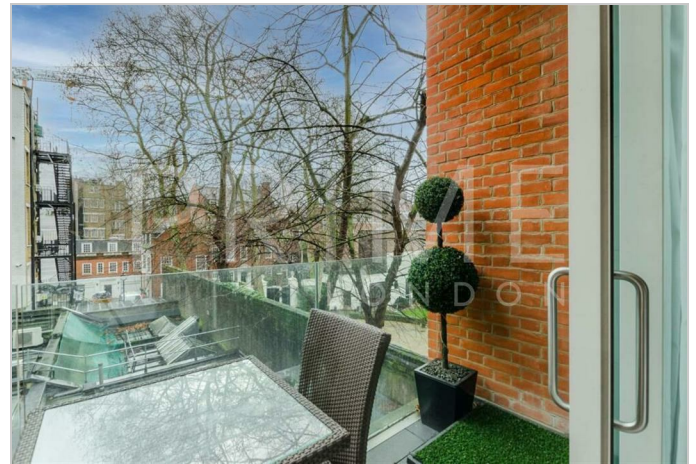

This exquisite two-bedroom apartment, located in the heart of Mayfair and offering a luxurious living experience, is available for lease through Prime London.

The spacious property spans approximately 953 sq ft (88.5 sqm) and features an intelligently designed layout with ample natural light throughout. The property boasts a grand reception room, perfect for entertaining or relaxing, with its generous proportions and elegant style. The main bedroom is an expansive double en suite, complete with built-in wardrobes and direct access to a private balcony. The second bedroom also benefits from en suite facilities, ensuring privacy and comfort for guests or family members.