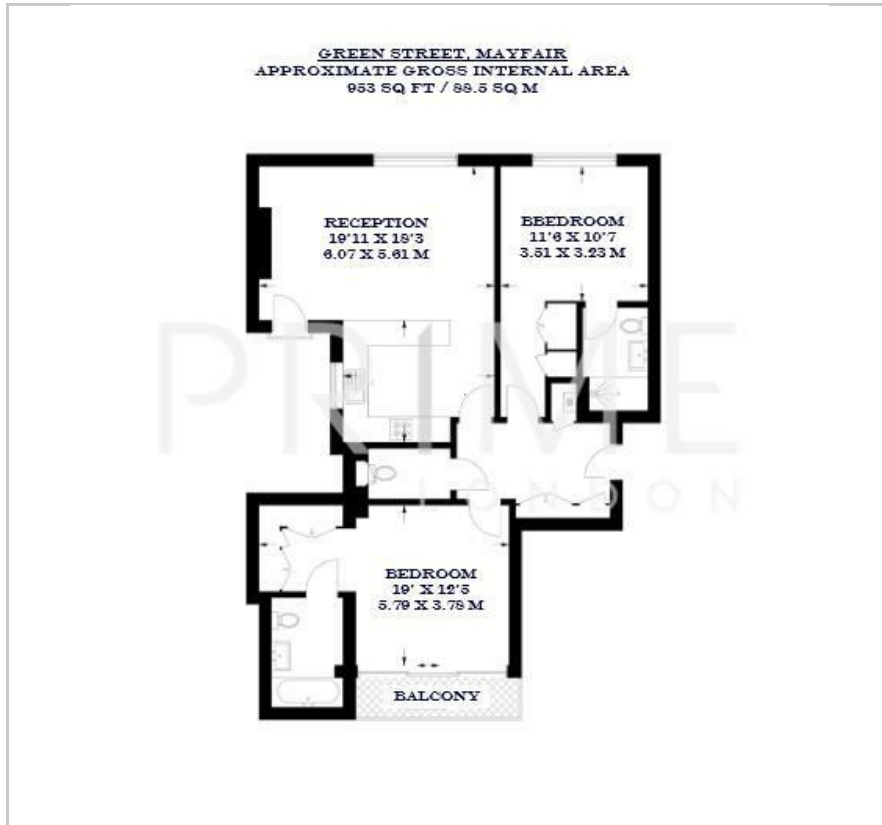

## Floor Plan

This exquisite two-bedroom apartment, located in the heart of Mayfair and offering a luxurious living experience, is available for lease through Prime London.

The spacious property spans approximately 953 sq ft (88.5 sqm) and features an intelligently designed layout with ample natural light throughout. The property boasts a grand reception room, perfect for entertaining or relaxing, with its generous proportions and elegant style. The main bedroom is an expansive double en suite, complete with built-in wardrobes and direct access to a private balcony. The second bedroom also benefits from en suite facilities, ensuring privacy and comfort for guests or family members.