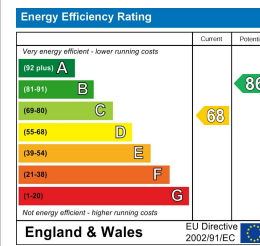

Christchurch Street

London, SW3 4AR

£5,000 Per Week

Floor Plan

Area Map

Energy Efficiency Graph

Viewing

By appointment. Contact us on 0207 052 1075 if you wish to arrange a viewing appointment for this property, or require further information.