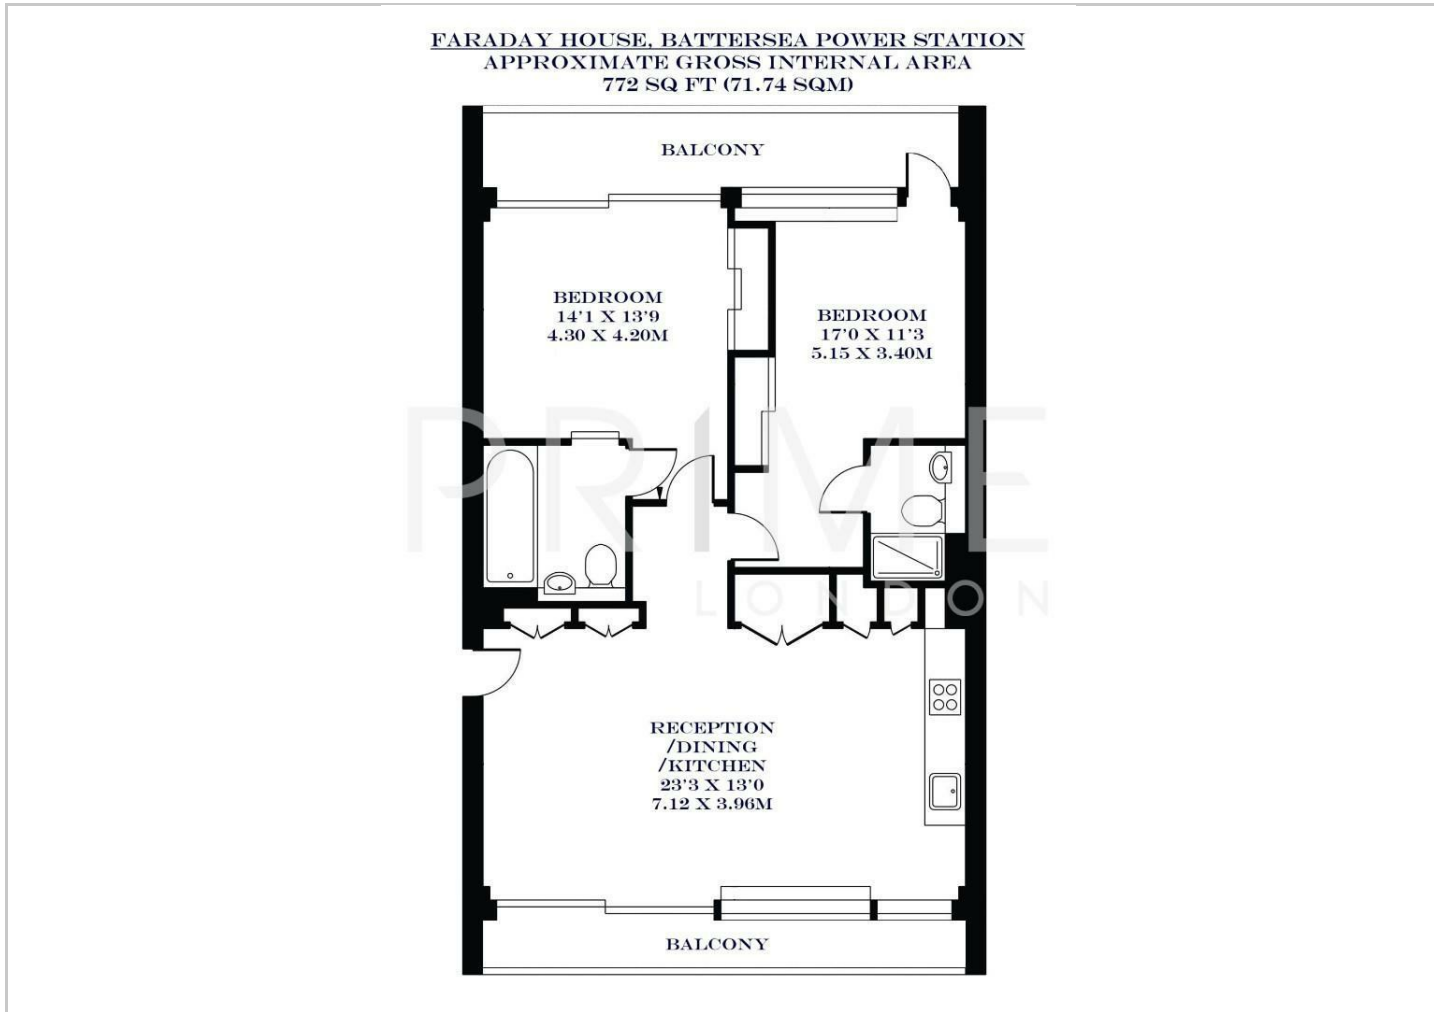

Floor Plans