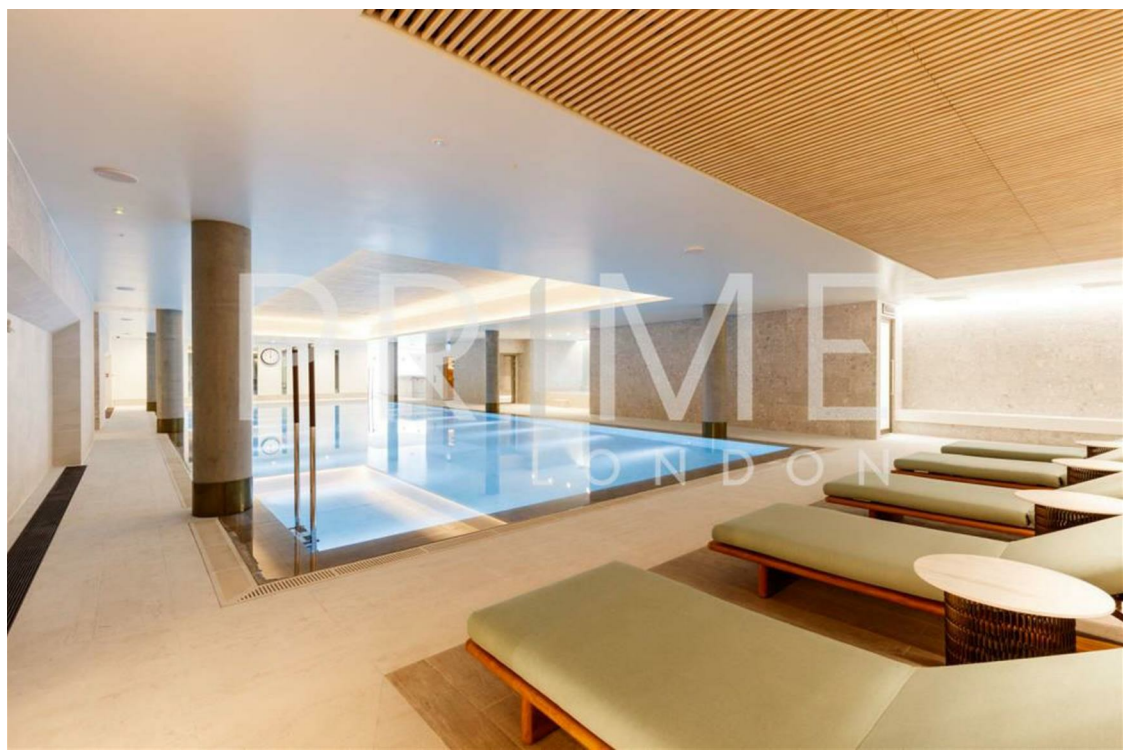

Faraday House, Battersea Power Station, SW11 8EF

£1,061 Per Week

£1,061 Per Week

Faraday House

Battersea Power Station, SW11 8EF

- Superb two bedroom apartment
- Fully furnished
- Residents' gym, swimming pool and spa
- 772 sq ft (71.74 sqm)
- Residents' cinema, games room, meeting room
- 24 hour concierge

This well presented modern two bedroom apartment, within the Battersea Power Station development, is available for lease through Prime London.

Finished to a very high standard throughout, and extremely well kept, this 772 sq ft (71.74 sqm) apartment comprises of a large reception room with access to a private balcony, an open plan and fully integrated kitchen, two well proportioned double bedrooms with fitted wardrobes, both of which have access to the second balcony, and two modern bathrooms (one of which is en suite).

Residents' facilities include a first class 24 hour concierge, on site gym, swimming pool and spa, cinema, games room, meeting room and all day restaurant.

Located next to the River Thames, this luxury apartment is ideally located for Chelsea, Battersea Park and the tube and rail stations nearby.