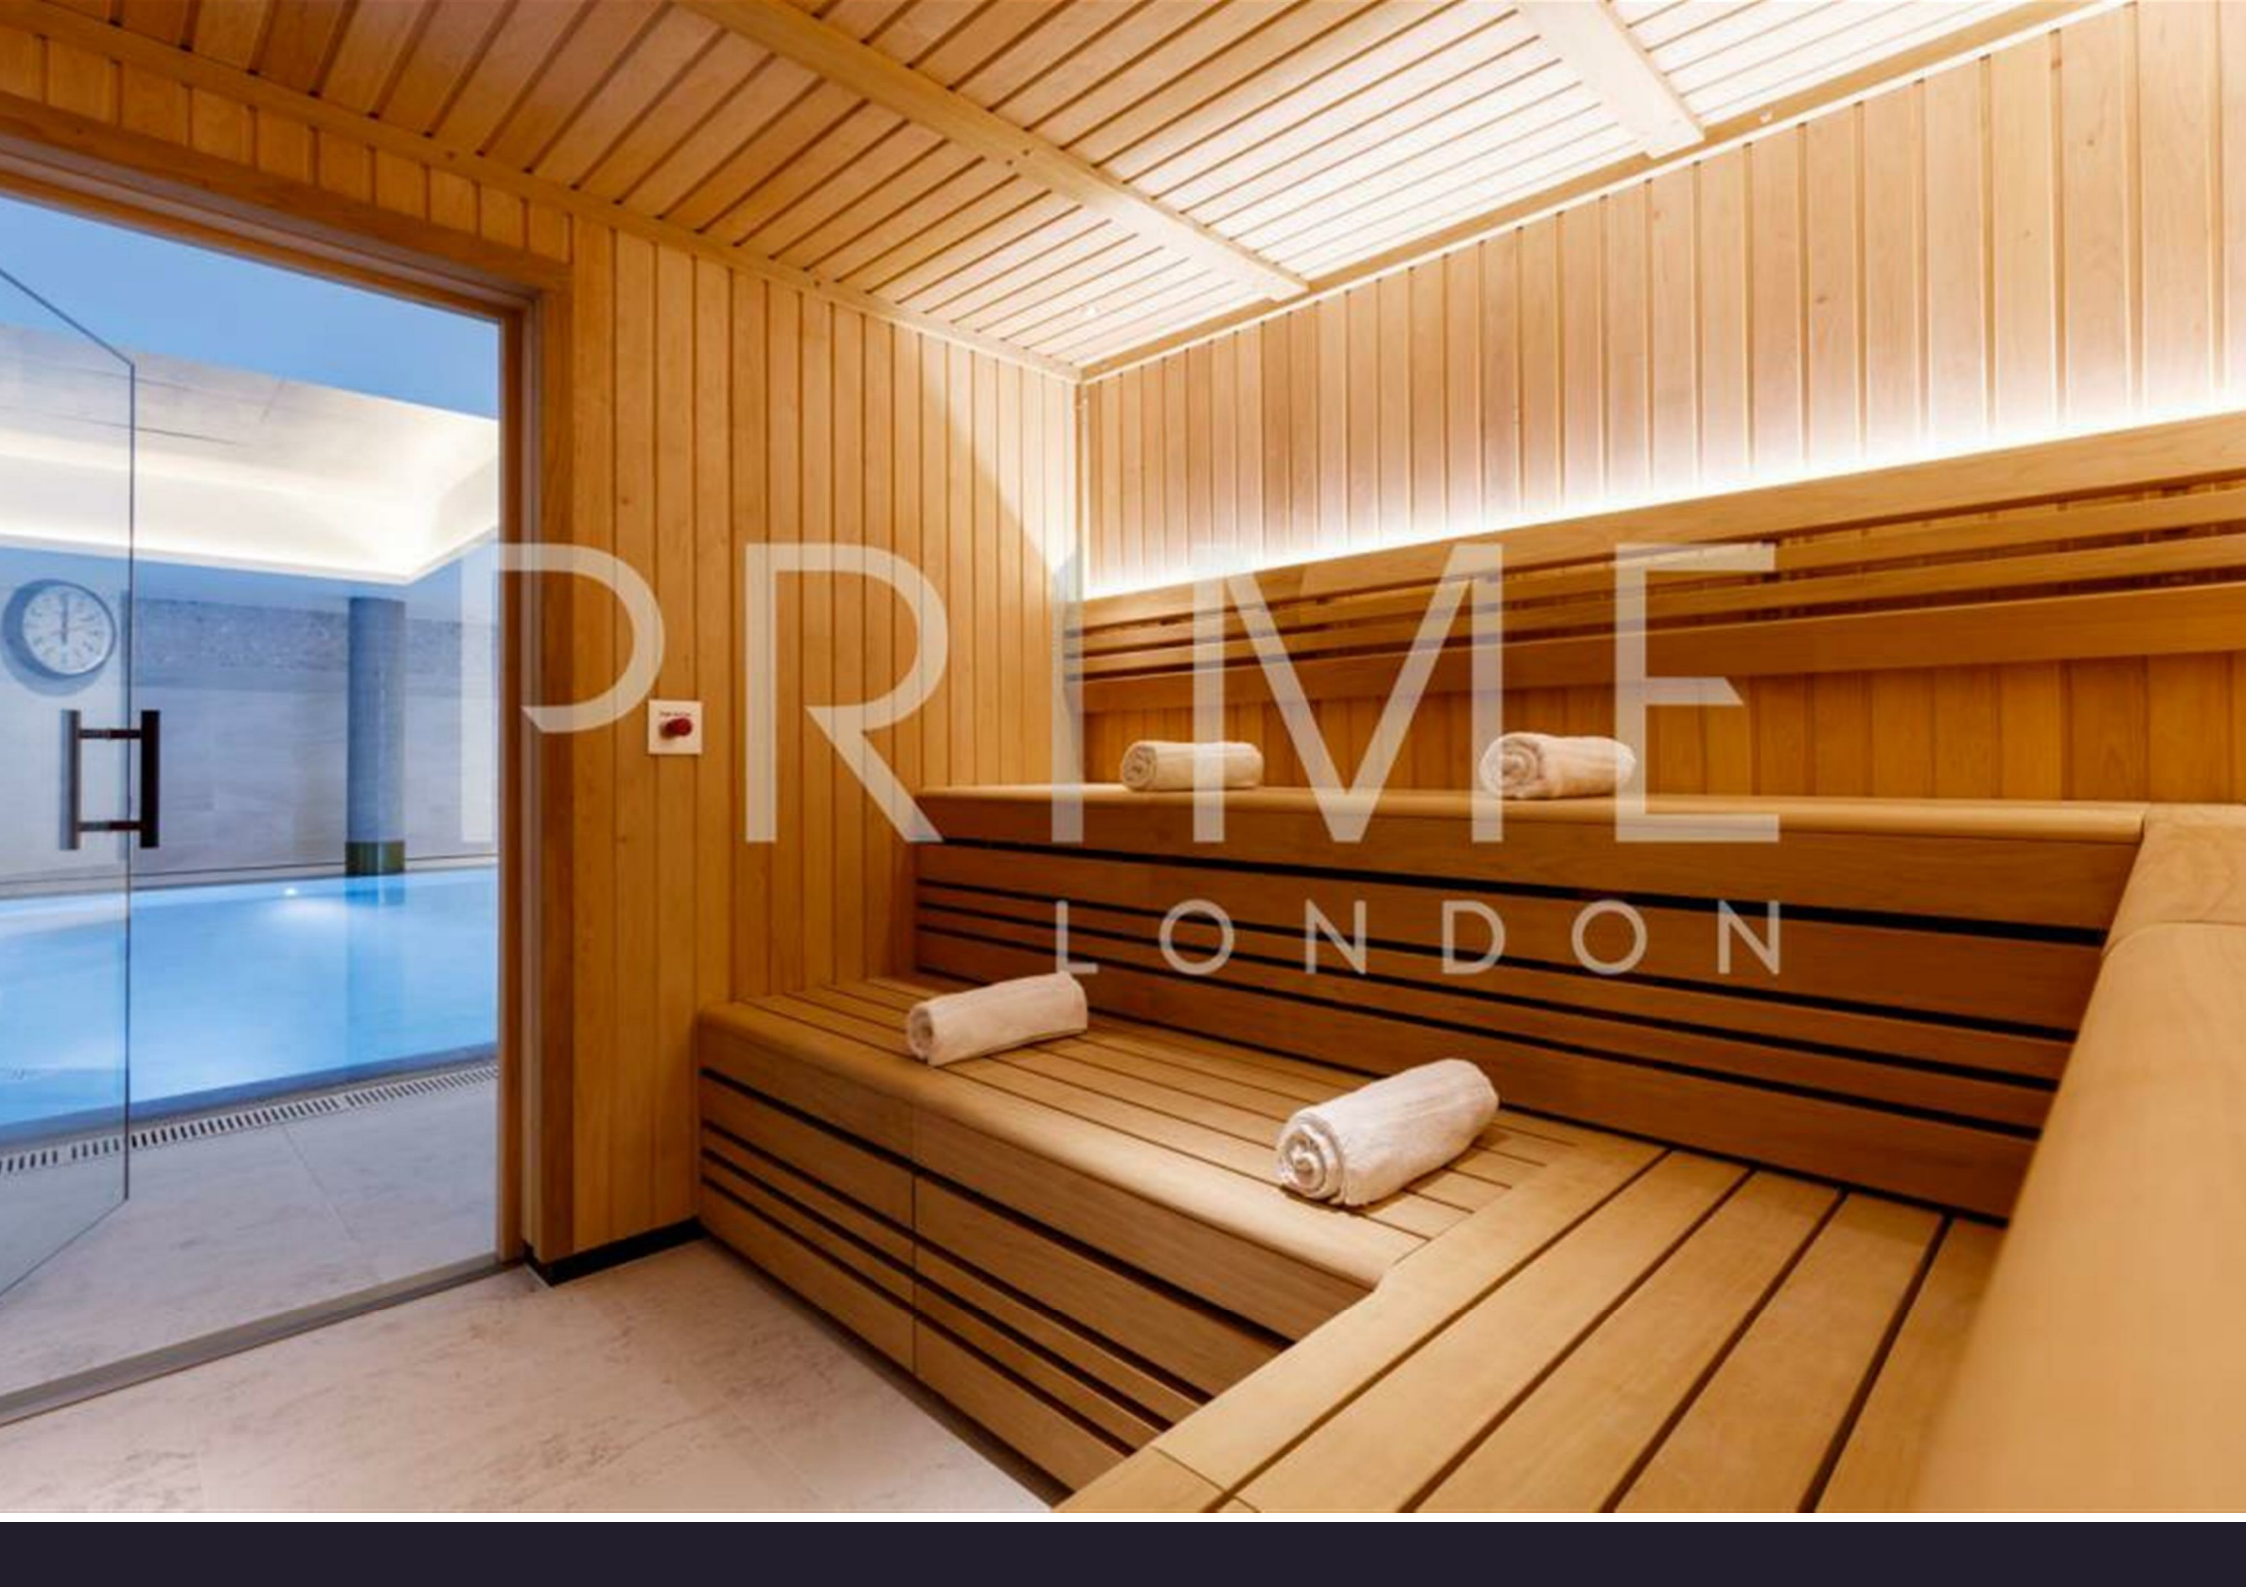

Faraday House, Battersea Power Station, SW11 8EF

£1,061 Per Week

£1,061 Per Week

Faraday House

Battersea Power Station, SW11 8EF

- Superb two bedroom apartment
- Fully furnished
- Residents' gym, swimming pool and spa
- 772 sq ft (71.74 sqm)
- Residents' cinema, games room, meeting room
- 24 hour concierge

This well presented modern two bedroom apartment, within the Battersea Power Station development, is available for lease through Prime London.

Finished to a very high standard throughout, and extremely well kept, this 772 sq ft (71.74 sqm) apartment comprises of a large reception room with access to a private balcony, an open plan and fully integrated kitchen, two well proportioned double bedrooms with fitted wardrobes, both of which have access to the second balcony, and two modern bathrooms (one of which is en suite).

Residents' facilities include a first class 24 hour concierge, on site gym, swimming pool and spa, cinema, games room, meeting room and all day restaurant.

Located next to the River Thames, this luxury apartment is ideally located for Chelsea, Battersea Park and the tube and rail stations nearby.